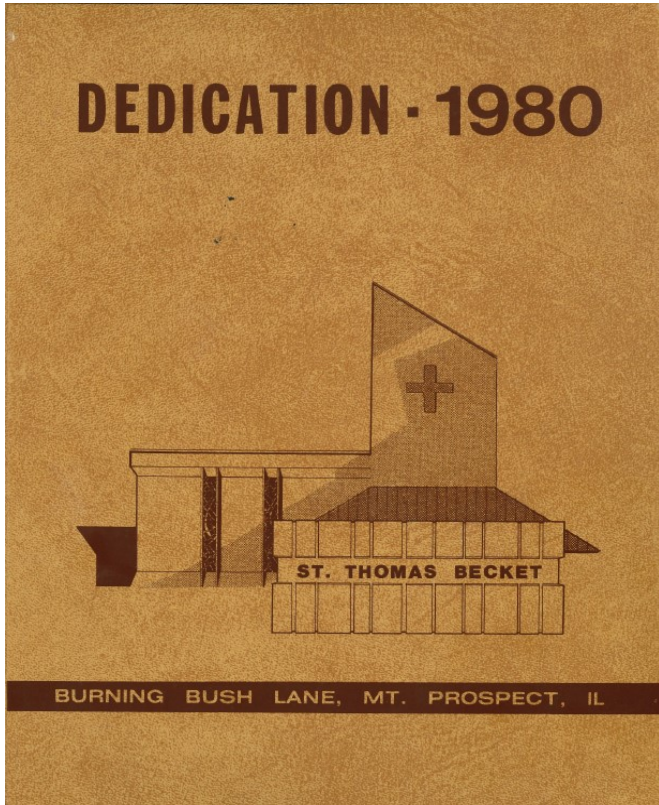

CHURCH DEDICATION - MARCH 9, 1980

MASSES IN THE INDIAN GROVE SCHOOL GYM

REV. FRANK WACHOWSKI'S FUNERAL SEPTEMBER 4, 1980

REV. HENRY WACHOWSKI CONCELEBRATED HIS BROTHER'S FUNERAL MASS

PARISH PICTORIALS

1980 - CHURCH DEDICATION

1994 - 25 YEARS

1999 - 30 YEARS

2009 - 40 YEARS

ORIGINAL CHURCH - 1980

BECKET 2000 - FLOOR PLAN

BECKET 2000

DECEMBER 4, 1997

BECKET 2000